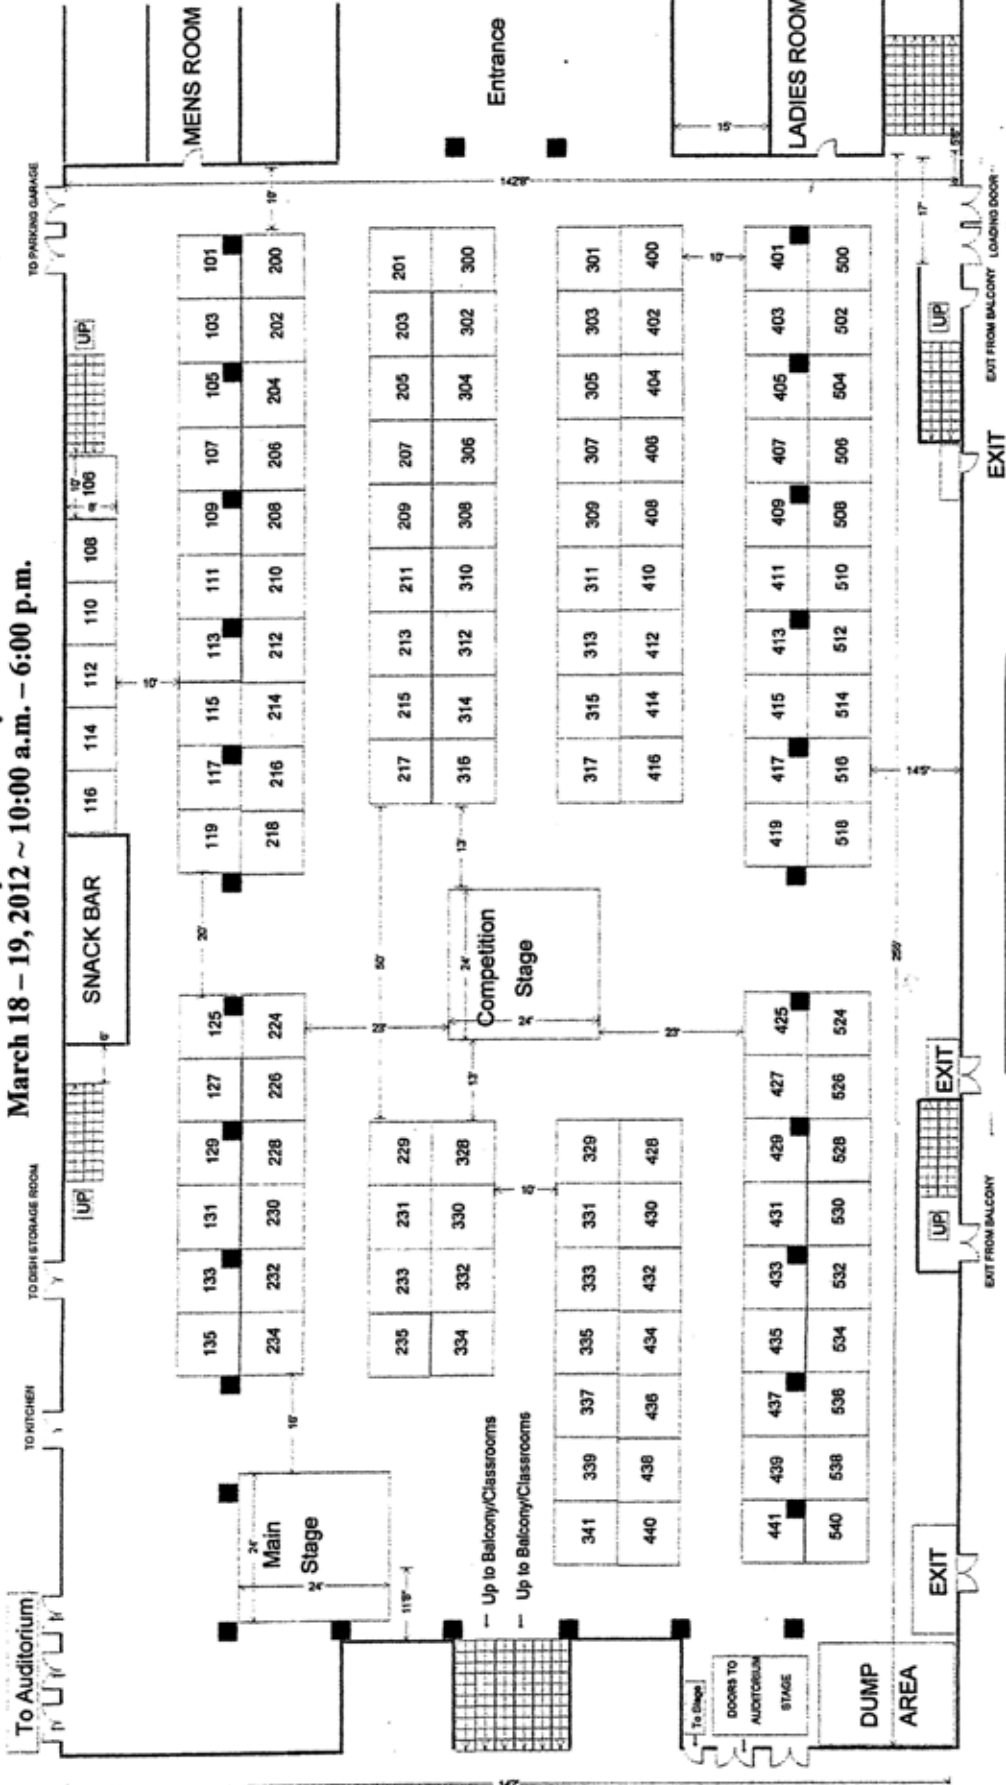

Los Angeles 10th Annual Spectrum International Beauty Expo

Shrine Exposition Hall

Sunday and Monday

March 18 - 19, 2012 ~ 10:00 a.m. - 6:00 p.m.

SHRINE EXPO CENTER
Booth Size 10' x 10'
Aisle Width 10'

ALL CLASSROOMS WILL BE HELD ON THE MEZZANINE LEVEL
(Classroom Designations on Back)

Los Angeles

10th Annual Spectrum International Beauty Expo

Shrine Exposition Hall
Mezzanine Level

Sunday and Monday
March 18 – 19, 2012 ~ 10:00 a.m. – 6:00 p.m.

Classrooms with Seating Capacity of 120
Cost Per Classroom \$1,800.00